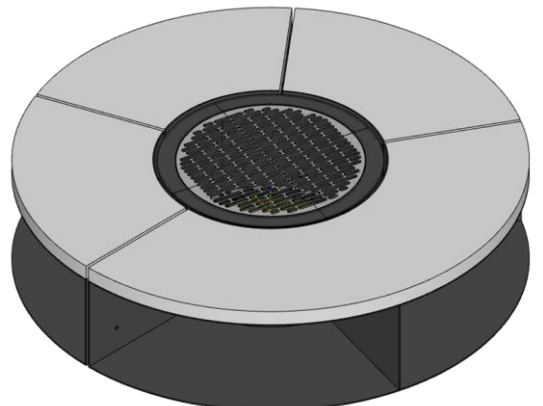

【取扱説明書】

S901 Throne Stone

このたびは弊社製品をお買い上げいただき、まことにありがとうございます。

本製品は組立後ご使用いただく製品です。

「組立上の注意」、「使用上の注意」をよくお読みいただき、ご理解した上で正しくお使いください。

この説明書は組立後も、お使いいただく際にいつでも見られるよう大切に保管し、下記内容を十分ご理解ください

【組立上の注意】

- ・作業の際は必ず軍手等の保護具を着用して行ってください。
- ・本製品には一部鋭利な箇所がありますので指等を切らないよう、十分ご注意ください。
- ・重量物のため、取り扱いには十分ご注意ください
- ・改造、加工は絶対に行わないでください
- ・設置の際にガタツキ、ねじのゆるみ、締め忘れがないことを必ず確認してください。正しく取り付けられていない場合、事故やケガの原因になります。

【使用上の注意】 警告

- ・使用する際は、必ず軍手等の保護具を着用してください
- ・火をおこす際にガソリン、灯油、ガス、アルコール等は使用しないでください。
- ・燃料の入れすぎは、製品の変形やひどい変色の原因につながるため、必要以上に入れないでください。やけどや火災の原因となります
- ・周りに燃えやすいものが無い環境でご使用ください。
- ・小さなお子様やペットが近づかないようご注意ください。
- ・屋内での使用は危険ですのでおやめください。一酸化炭素中毒や火災の原因となります。
- ・傾いた場所及び、不安定な場所での使用は、危険ですのでおやめください。
- ・使用中及び使用直後は高温になっているため、触れてやけどをしないようご注意ください。
- ・使用中の移動は危険ですのでおやめください。
- ・使用後の残り火の始末には十分ご注意ください。完全に燃え尽き、本製品や火床が冷えたことを確認した後に片付けを行ってください
- ・消火の際に水などをかけると急激な温度変化により製品の変形、破損につながります。また高温の水蒸気が発生し、やけどにもつながりますのでおやめください。
- ・焼き網の使用後は汚れをよく拭き取り、十分に乾燥させたくて食用油を塗ってから保管してください。
- ・お手入れの際金属たわしやクレンザーなどの磨き粉、薬品等を使用しますと塗膜がはげることがあります。
- ・本体の塗膜は使用により徐々に摩耗、剥離します。
- ・本体や各部品などが変形したり、変色、することがあります。あらかじめご了承ください。
- ・天災などの不可抗力や取り扱い上の不注意、不当な修理、改造による故障、破損に対する保証はいたしかねます。